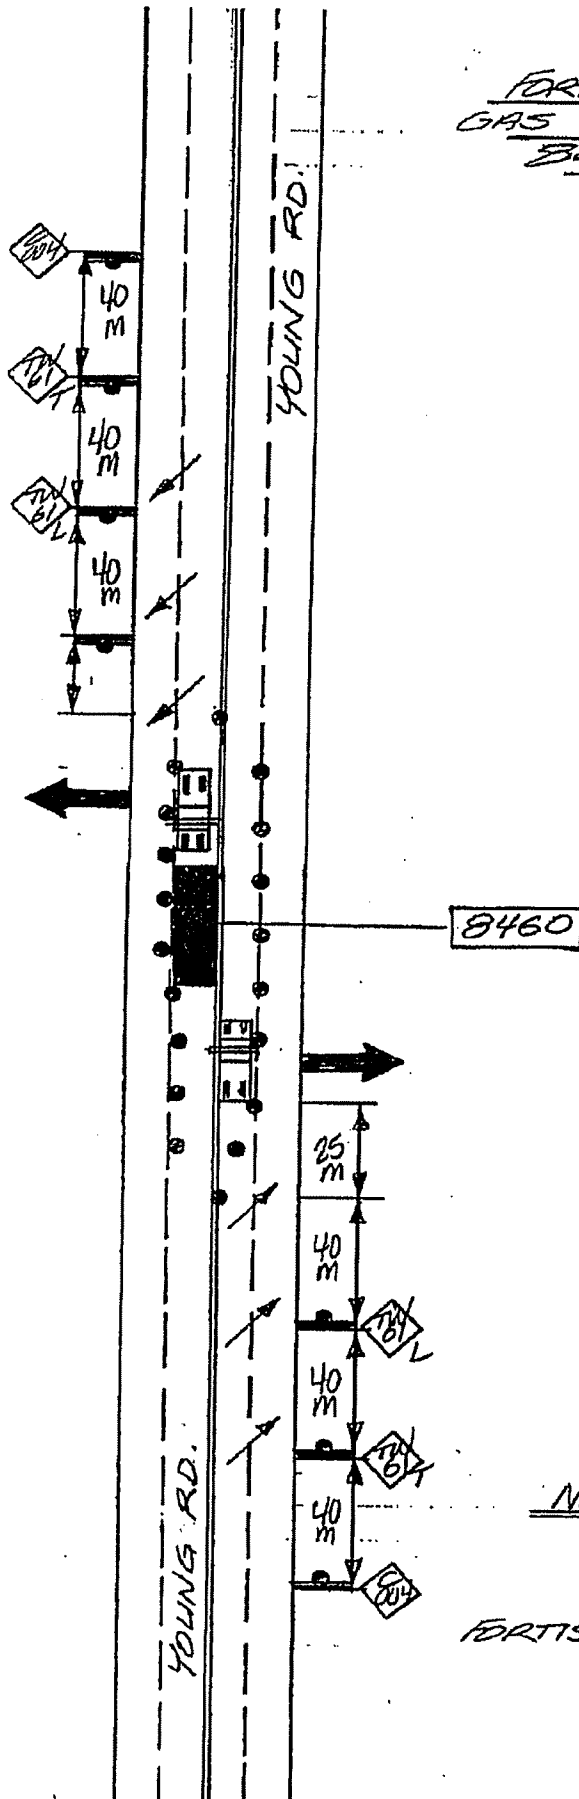

2800428629

Nearest Intersection: Airport Rd and Young Rd.
Distance from lot to intersection is 112 meters (83 degrees South of West).
View Scale: 1:1000

8460 Young Rd RR, Chilliwack

Order #: 31003845 Prem #: 254157 City Limits: Chilliwack

X: 1295495932.00 Y: 468388670.00

2018/05/29

FORTIS BC GAS
GAS SERVICE INSTALLATION
8460 - YOUNG RD

NOTES: FIG 3.4.4. MANUAL
LEFT LANE CLOSED
MULTI-LANED ROADWAY

FORTIS # 31003845 JUNE 2/18